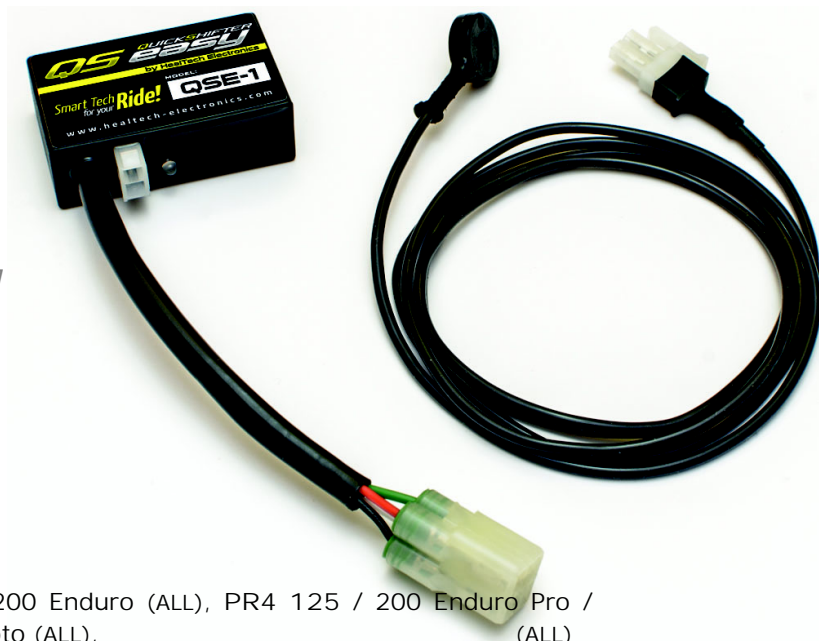

QSE

Квик Шифтер

таблица совместимости

Воспользуйтесь функцией поиска для определения моделей

AJP

QSH-CKP

GALP 50 Enduro (ALL), PR3 125 / 200 Enduro (ALL), PR4 125 / 200 Enduro Pro / Enduro (ALL), PR4 125 / 200 SuperMoto (ALL), (ALL)

APRILIA

QSH-CKP

(ALL)

QSH-F2A

RSV Mille (1998-2003), RSV Mille Tuono (2002-2003), SL1000 Falco (ALL)

QSH-F2B

Pegaso 650 (2005-2010)

QSH-F2C

Caponord 1000 (2001-2007), Mana 850 (ALL), RST1000 Futura (2001-2005)

QSH-P1A

RSV Mille (2004-2011), RSV Mille Tuono (2004-2011)

QSH-P2A

MXV 450 (2010-2016)

QSH-P2F

Dorsoduro 750 [ ] (ALL), Dorsoduro 750 [ ] (ALL), Dorsoduro 900 (ALL), Shiver 750 [ ] (ALL), Shiver 750 [ ] (ALL), Shiver 900 (ALL), Tuareg 660 (2022-2026), Tuareg Rally 660 (2025-2026)

QSH-P2T

RS 125 (2017-2020), RXV 450 (ALL), RXV 550 (ALL), SXV 450 (ALL), SXV 550 (ALL), Tuono 125 (2017-2026)

QSH-P4F

RSV4 [ ] (2009-2016), RSV4 [ ] (2009-2016), RSV4 RR/RF (2015-2016), RSV Tuono V4 [ ] (2009-2016), RSV Tuono V4 [ ] (2009-2016)

QSH-P4H

Caponord 1200 (ALL), Dorsoduro 1200 (ALL)

ATK

QSH-CKP

(ALL)