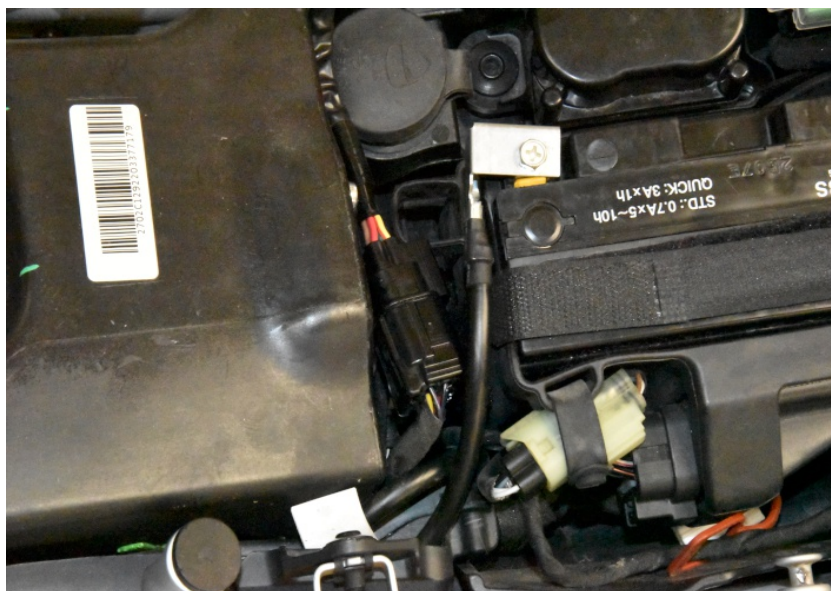

# Switchable Exhaust Servo Eliminator Supplementary Manual

## Ducati Hypermotard ABS TC 2022- (ESE-SW-D01)

Secure the bike on a stand.

Remove the seat.

Locate the exhaust servo motor.

Unplug the exhaust servo motor  
connectors.

## Ducati Hypermotard ABS TC 2022- (ESE-SW-D01)

Plug the ESE-SW connectors in-line with the exhaust servo motor connectors.

Connect the ESE-SW Red wire to the Red/Black wire of the fuse box.

Mount the switch onto the handlebar.