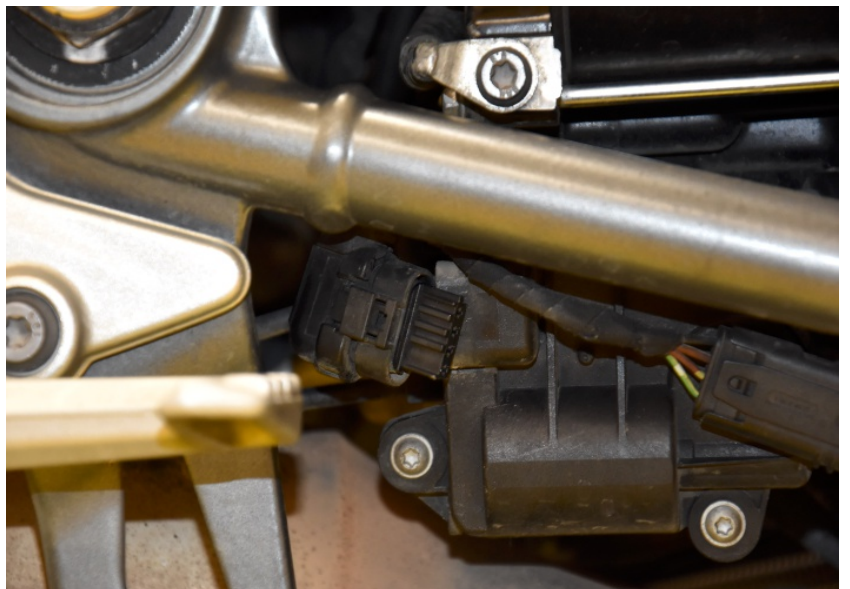

## BMW R1200RS ABS TC Euro 3 spec 2015-2018 (ESE-BM1)

Secure the bike on a stand.

Locate the exhaust servo motor.

*(At the right footpeg)*

Unplug the exhaust servo motor  
connector and remove the exhaust servo  
motor.

*(Black, 4-pole connector)*