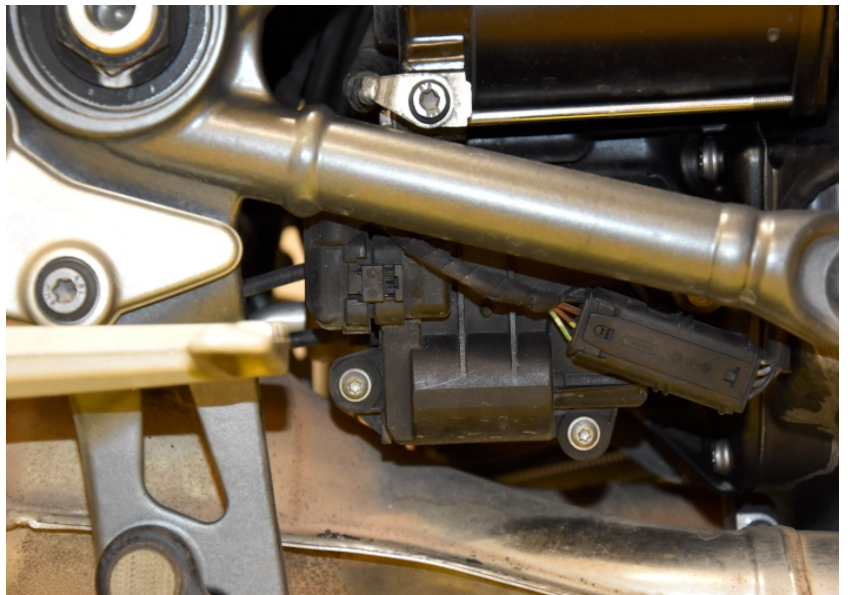

## BMW R1200RS ABS TC Euro 3 spec 2015-2018 (ESE-BM1)

Secure the bike on a stand.

Locate the exhaust servo motor.

*(At the right footpeg)*

Unplug the exhaust servo motor  
connector and remove the exhaust servo  
motor.

*(Black, 4-pole connector)*

## BMW R1200RS ABS TC Euro 3 spec 2015-2018 (ESE-BM1)

Plug the ESE connectors to the exhaust servo motor connectors.

Secure the unit properly.