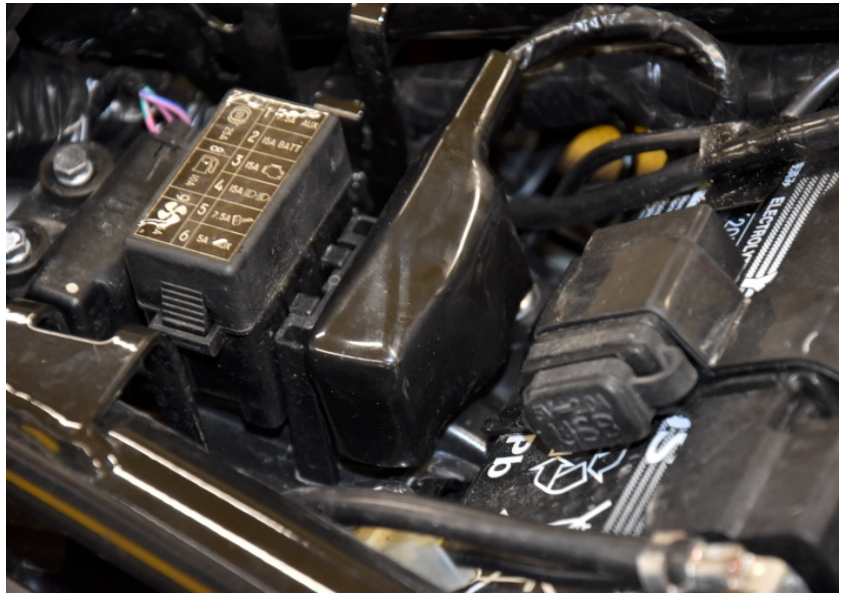

FI Cleaner Tool Supplementary Manual

Triumph Speed Twin ABS TC 2021- (FIC-T01)

Secure the bike on a stand.

Remove the seat and locate the diagnostic connector.

Plug the FI Cleaner Tool connector to the diagnostic connector.

Turn the ignition key ON. The LED shows the current status of the maintenance.