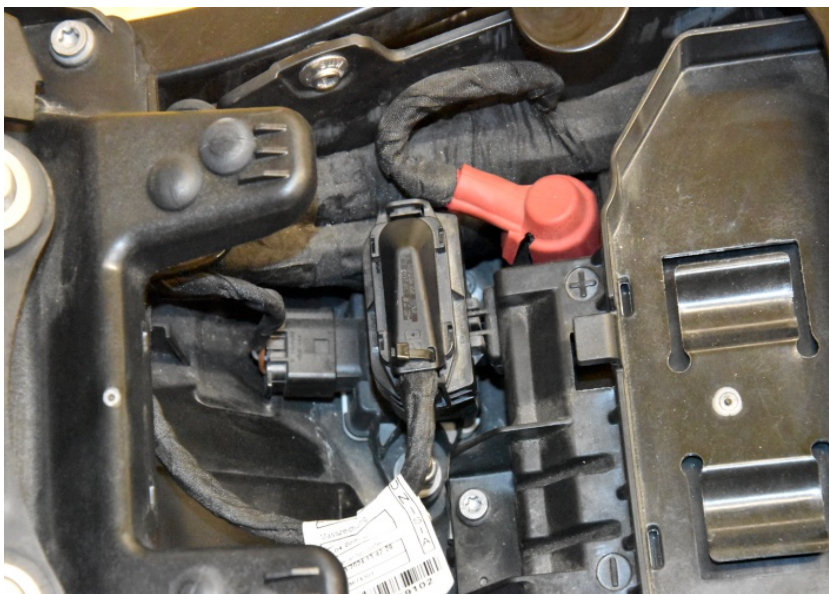

# Oxygen Sensor Eliminator Supplementary Manual

## BMW F900GS ABS TC 2024- (OSE-E5B)

Secure the bike on a stand.

Remove the seat.

Locate the black 16-pole diagnostic connector.

Plug the OSE-E5 module to the diagnostic connector.

Secure the connector properly with a cable tie.