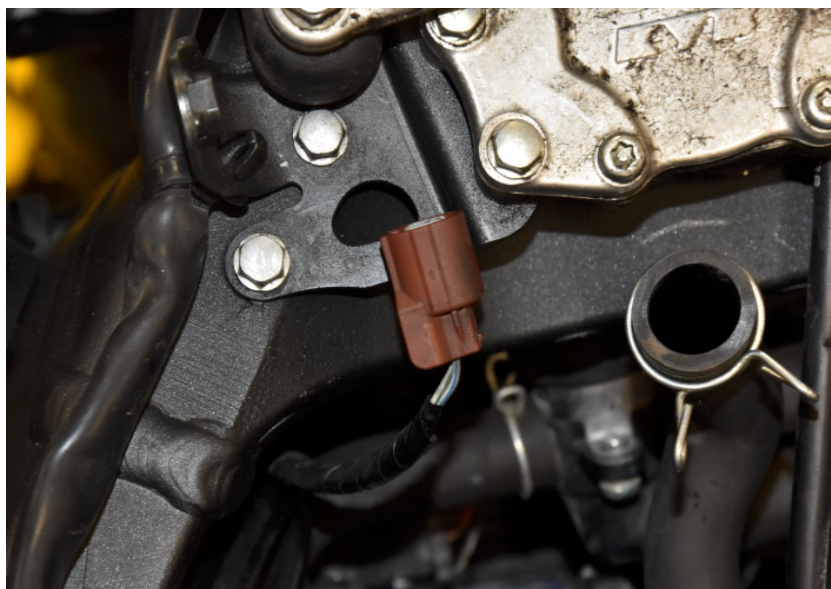

SD Eliminator Supplementary Manual

Honda CBR1000RR ABS 2009-2019 (SDE-01)

Secure the bike on a stand.

Remove side frame covers and the seats.

Remove the fuel tank cover.

Lift up or remove the fuel tank.

Remove the airbox.

Locate the stock electronic steering damper and unplug the connector.

SD Eliminator Supplementary Manual

Honda CBR1000RR ABS 2009-2019 (SDE-01)

Remove the steering damper.

Plug the SDE module into the wiring harness connector.