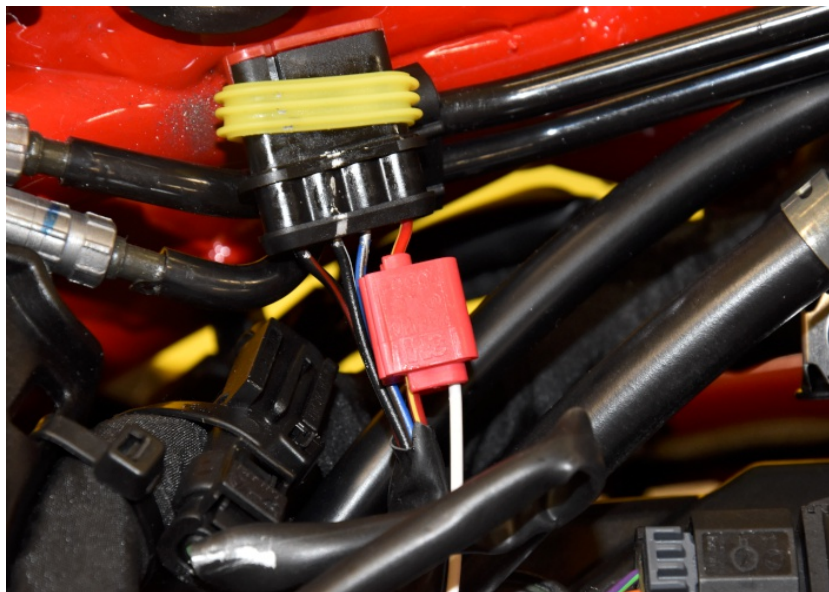

BMW G310R ABS 2021- (TB-U01)

Secure the bike on a stand.

Remove the seat.

Connect the TB terminals directly to the battery terminals.

Connect your accessories to the TB output terminal blocks.

BMW G310R ABS 2021- (TB-U01)

Optional:

If you wish to connect the White wire, splice it at the fuel pump connector to the Red/Yellow wire.

Typical position for the ThunderBox.

Secure the unit properly.