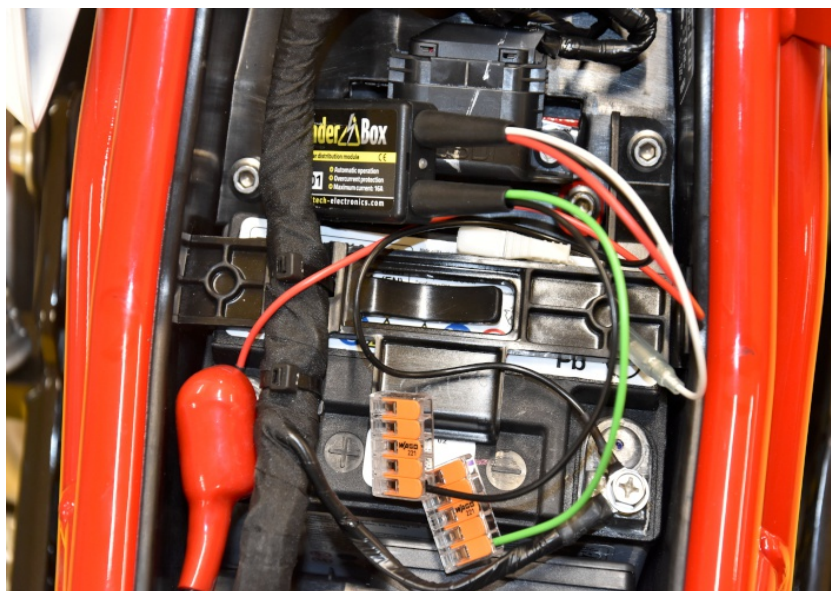

BMW G310R ABS 2021- (TB-U01)

Secure the bike on a stand.

Remove the seat.

Connect the TB terminals directly to the battery terminals.

Connect your accessories to the TB output terminal blocks.

BMW G310R ABS 2021- (TB-U01)

Optional:

If you wish to connect the White wire, splice it at the fuel pump connector to the Red/Yellow wire.

Typical position for the ThunderBox.

Secure the unit properly.