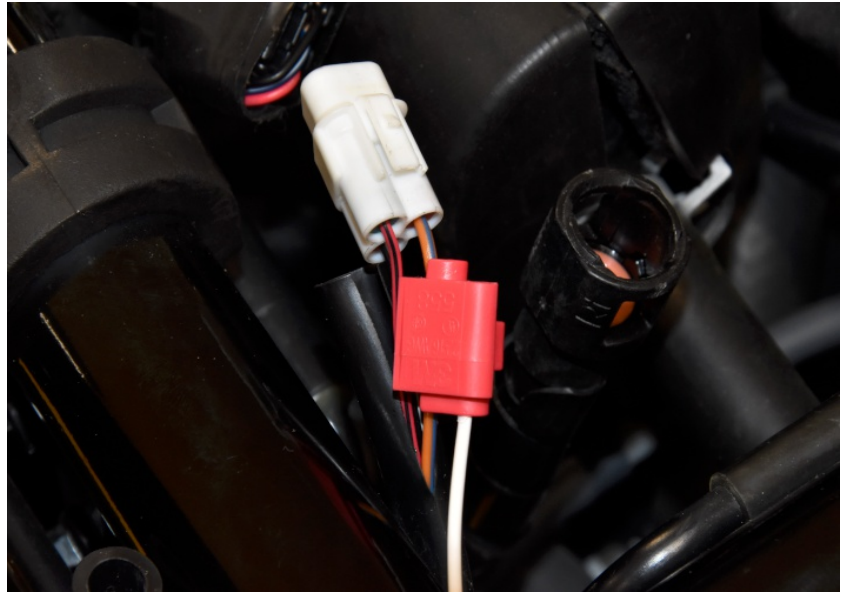

## Suzuki GSX250R ABS 2018-2021 (TB-U01)

Secure the bike on a stand.

Remove the seats.

Connect the TB terminals directly to the battery terminals.

Connect your accessories to the TB output terminal blocks.

## Suzuki GSX250R ABS 2018-2021 (TB-U01)

Optional:

If you wish to connect the White wire, splice it at the fuel pump connector to the Orange/Blue wire.

Typical position for the ThunderBox.

Secure the unit properly.